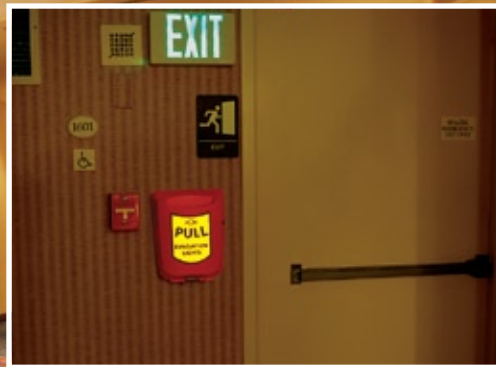

Hotel Evacuation Station

For mounting by exit doors

EvacLight™
Hotel Evacuation Light Station

Three measures of risk reduction in a single product

1. Provides automatic illumination of evac exit lights
2. Provides each guest with a personal evacuation light
3. Makes each evacuee highly visible to arriving rescue teams

Features of EvacLights™

- Evac Station light activates automatically by pulling down the box cover
- Each guest takes an EvacLight upon exit
- EvacLights are drop proof and weather proof
- EvacLights provide 360 degrees of light
- EvacLights provide high output light for four hours
- EvacLight Station keeps light batons secure until use
- EvacLight Station provides visual alert of tampering
- *Maintenance free: light batons stay ready for years
...then work every time*